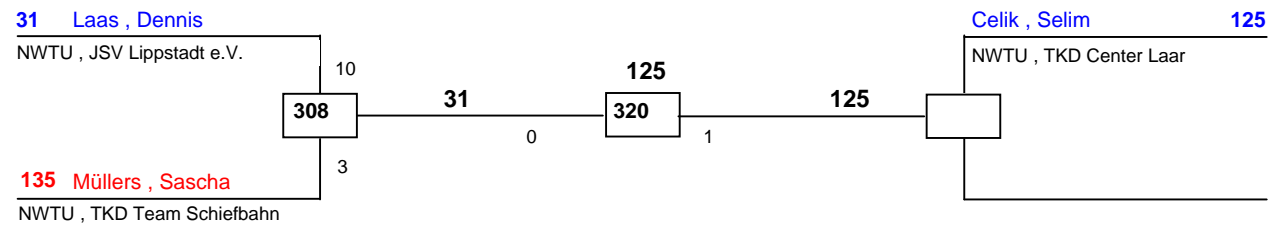

J Bm-61
Westfalen Cup 2008
Bielefeld
am 20.09.2008

DELTAPOOL
Competition Management
by Hamid Rahimi

www.deltapool.de

Copyright by Hamid Rahimi 1994 - 2008

1. Selim Celik (TKD Center Laar, NWTU)
2. Dennis Laas (JSV Lippstadt e.V., NWTU)
3. Sascha Müllers (TKD Team Schiefbahn, NWTU)