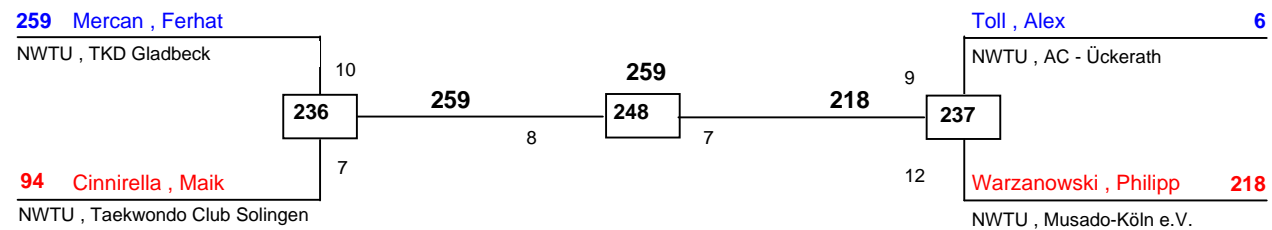

J Am-63
Westfalen Cup 2008
Bielefeld
am 20.09.2008

DELTAPOOL
Competition Management
by Hamid Rahimi

www.deltapool.de

Copyright by Hamid Rahimi 1994 - 2008

1. Ferhat Mercan (TKD Gladbeck, NWTU)
2. Philipp Warzanowski (Musado-Köln e.V., NWTU)
3. Maik Cinnirella (Taekwondo Club Solingen, NWTU)
3. Alex Toll (AC - Ückerath, NWTU)