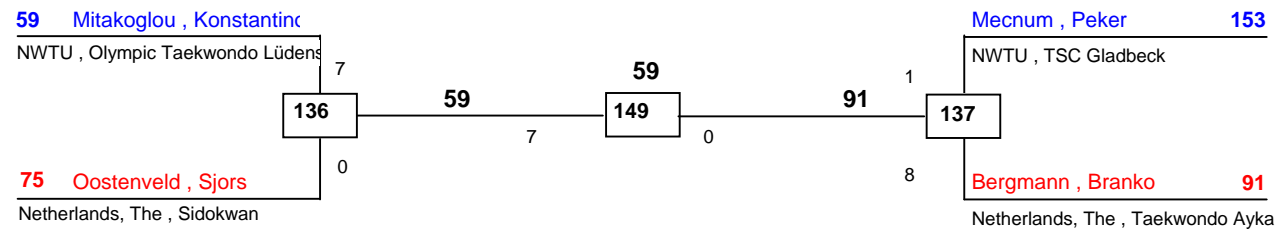

J Am-59
Westfalen Cup 2008
Bielefeld
am 20.09.2008

DELTAPOOL
Competition Management
by Hamid Rahimi

www.deltapool.de

Copyright by Hamid Rahimi 1994 - 2008

1. Konstantinos Mitakoglou (Olympic Taekwondo Lüdensch)
2. Branko Bergmann (Taekwondo Aykac, Netherlands, The)
3. Sjors Oostenveld (Sidokwan, Netherlands, The)
3. Peker Mecnum (TSC Gladbeck, NWTU)