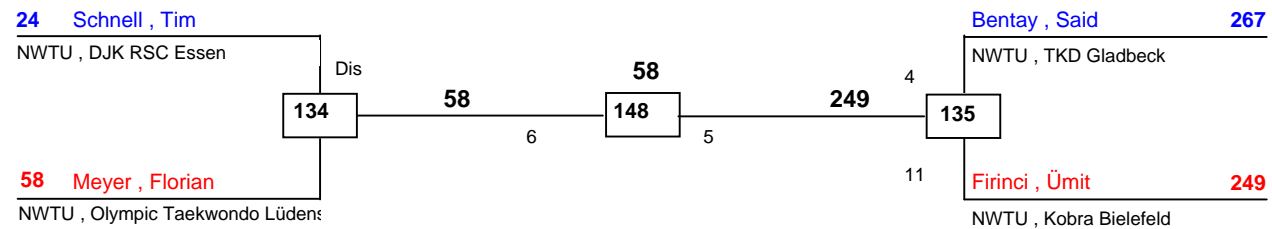

H+84
Westfalen Cup 2008
Bielefeld
am 20.09.2008

DELTAPOOL
Competition Management
by Hamid Rahimi

www.deltapool.de

Copyright by Hamid Rahimi 1994 - 2008

1. Florian Meyer (Olympic Taekwondo Lüdenscheid, NWTU)
2. Ümit Firinci (Kobra Bielefeld, NWTU)
3. Tim Schnell (DJK RSC Essen, NWTU)
3. Said Bentay (TKD Gladbeck, NWTU)