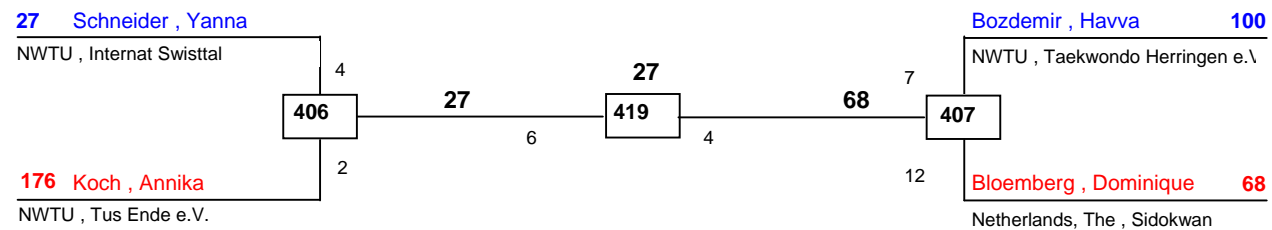

J Bw-47
Westfalen Cup 2008
Bielefeld
am 20.09.2008

DELTAPOOL
Competition Management
by Hamid Rahimi

www.deltapool.de

Copyright by Hamid Rahimi 1994 - 2008

1. Yanna Schneider (Internat Swisttal, NWTU)
2. Dominique Bloemberg (Sidokwan, Netherlands, The)
3. Annika Koch (Tus Ende e.V., NWTU)
3. Havva Bozdemir (Taekwondo Herringen e.V., NWTU)