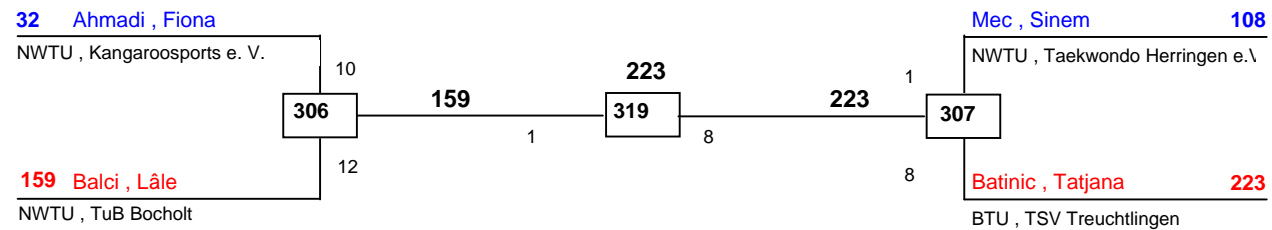

J Bw-55
Westfalen Cup 2008
Bielefeld
am 20.09.2008

DELTAPOOL
Competition Management
by Hamid Rahimi

www.deltapool.de

Copyright by Hamid Rahimi 1994 - 2008

1. Tatjana Batinic (TSV Treuchtlingen, BTU)
2. Lâle Balci (TuB Bocholt, NWTU)
3. Fiona Ahmadi (Kangaroosports e. V., NWTU)
3. Sinem Mec (Taekwondo Herringen e.V., NWTU)