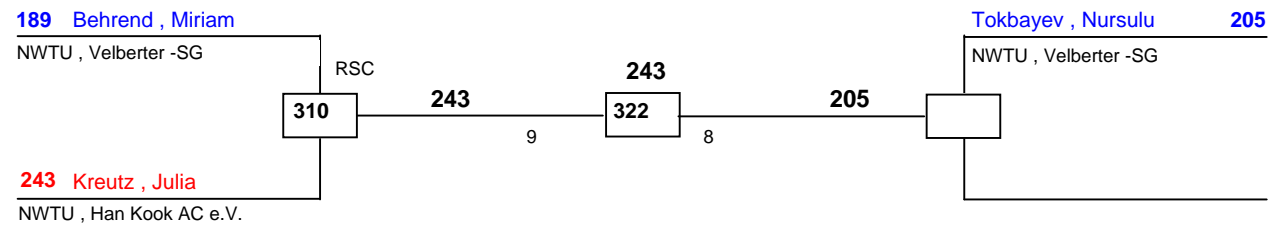

J CW-53
Westfalen Cup 2008
Bielefeld
am 20.09.2008

DELTAPOOL
Competition Management
by Hamid Rahimi

www.deltapool.de

Copyright by Hamid Rahimi 1994 - 2008

1. Julia Kreutz (Han Kook AC e.V., NWTU)
2. Nursulu Tokbayev (Velberter -SG, NWTU)
3. Miriam Behrend (Velberter -SG, NWTU)