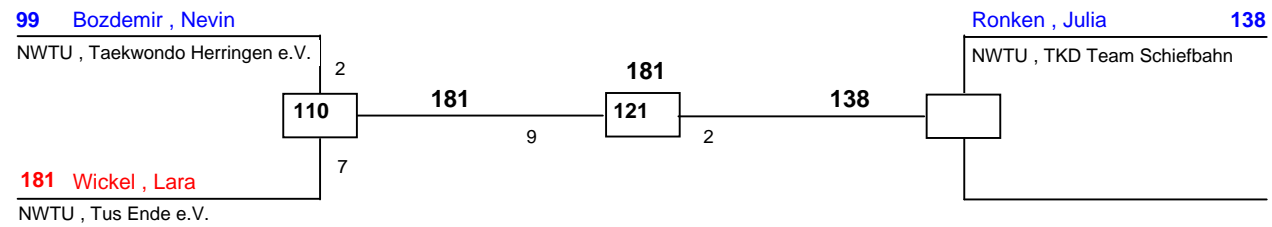

J Bw-37
Westfalen Cup 2008
Bielefeld
am 20.09.2008

DELTAPOOL
Competition Management
by Hamid Rahimi

www.deltapool.de

Copyright by Hamid Rahimi 1994 - 2008

1. Lara Wickel (Tus Ende e.V., NWTU)
2. Julia Ronken (TKD Team Schiefbahn, NWTU)
3. Nevin Bozdemir (Taekwondo Herringen e.V., NWTU)