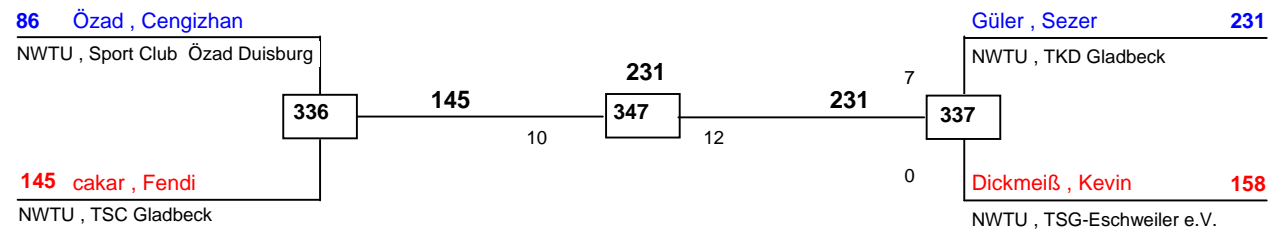

J Am-78
Westfalen Cup 2008
Bielefeld
am 20.09.2008

DELTAPOOL
Competition Management
by Hamid Rahimi

www.deltapool.de

Copyright by Hamid Rahimi 1994 - 2008

1. Sezer Güler (TKD Gladbeck, NWTU)
2. Fendi cakar (TSC Gladbeck, NWTU)
3. Cengizhan Özad (Sport Club Özad Duisburg, NWTU)
3. Kevin Dickmeiß (TSG-Eschweiler e.V., NWTU)