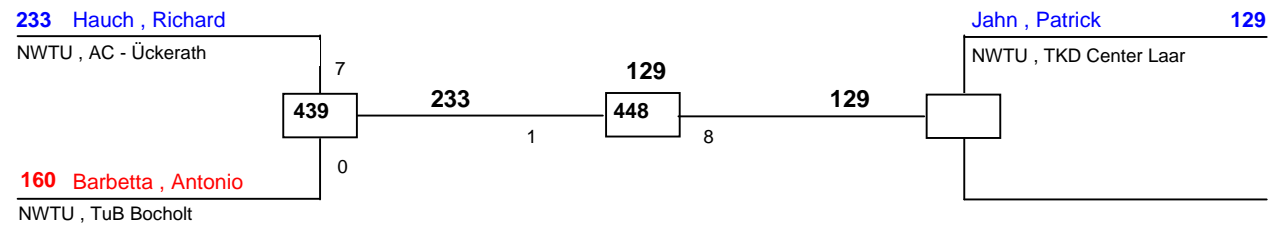

J Am+78
Westfalen Cup 2008
Bielefeld
am 20.09.2008

DELTAPOOL
Competition Management
by Hamid Rahimi

www.deltapool.de

Copyright by Hamid Rahimi 1994 - 2008

1. Patrick Jahn (TKD Center Laar, NWTU)
2. Richard Hauch (AC - Ückerath, NWTU)
3. Antonio Barbeta (TuB Bocholt, NWTU)