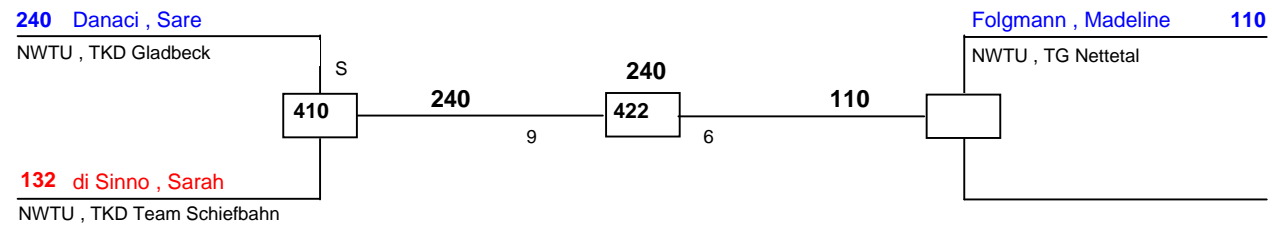

J CW-45
Westfalen Cup 2008
Bielefeld
am 20.09.2008

DELTAPOOL
Competition Management
by Hamid Rahimi

www.deltapool.de

Copyright by Hamid Rahimi 1994 - 2008

1. Sare Danaci (TKD Gladbeck, NWTU)
2. Madeline Folgmann (TG Nettetal, NWTU)
3. Sarah di Sinno (TKD Team Schiefbahn, NWTU)