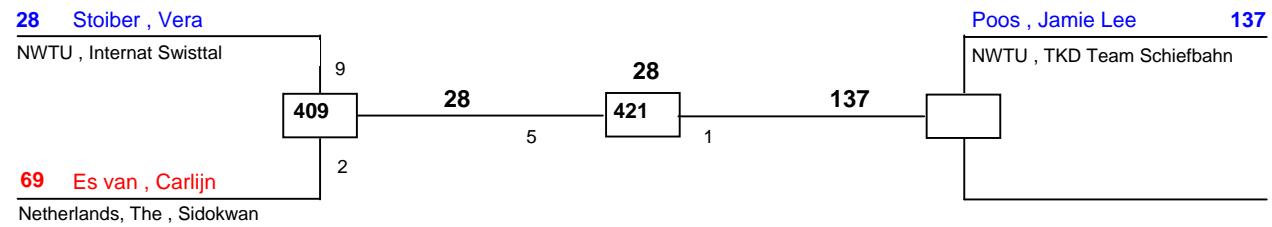

J Bw-51
Westfalen Cup 2008
Bielefeld
am 20.09.2008

DELTAPOOL
Competition Management
by Hamid Rahimi

www.deltapool.de

Copyright by Hamid Rahimi 1994 - 2008

1. Vera Stoiber (Internat Swisttal, NWTU)
2. Jamie Lee Poos (TKD Team Schiefbahn, NWTU)
3. Carlijn Es van (Sidokwan, Netherlands, The)