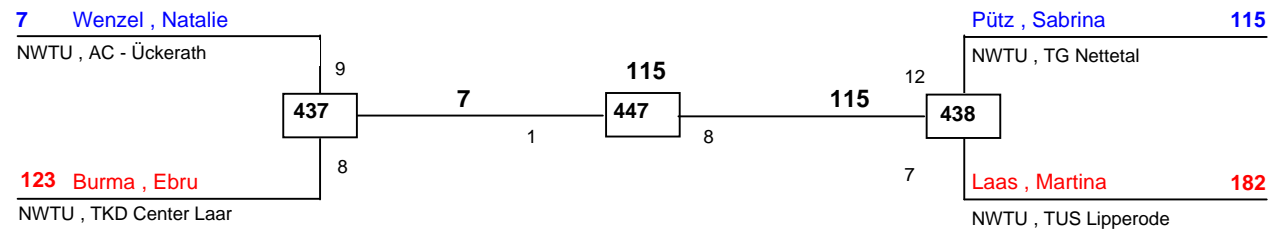

J Aw-55
Westfalen Cup 2008
Bielefeld
am 20.09.2008

DELTAPOOL
Competition Management
by Hamid Rahimi

www.deltapool.de

Copyright by Hamid Rahimi 1994 - 2008

1. Sabrina Pütz (TG Nettetal, NWTU)
2. Natalie Wenzel (AC - Ückerath, NWTU)
3. Ebru Burma (TKD Center Laar, NWTU)
3. Martina Laas (TUS Lipperode, NWTU)