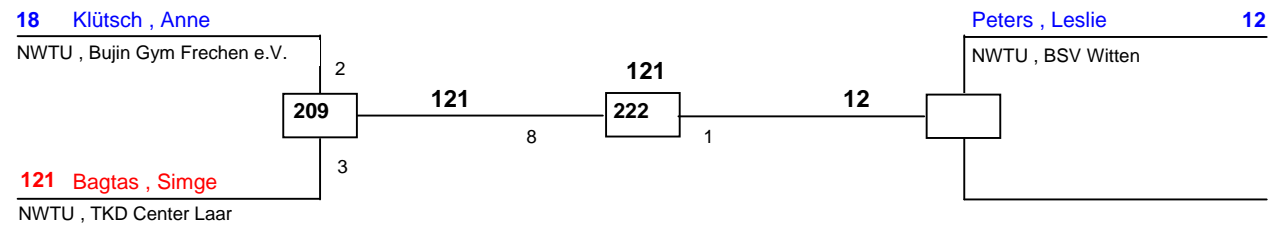

J Bw-33
Westfalen Cup 2008
Bielefeld
am 20.09.2008

DELTAPOOL
Competition Management
by Hamid Rahimi

www.deltapool.de

Copyright by Hamid Rahimi 1994 - 2008

1. Simge Bagtas (TKD Center Laar, NWTU)
2. Leslie Peters (BSV Witten, NWTU)
3. Anne Klütsch (Bujin Gym Frechen e.V., NWTU)