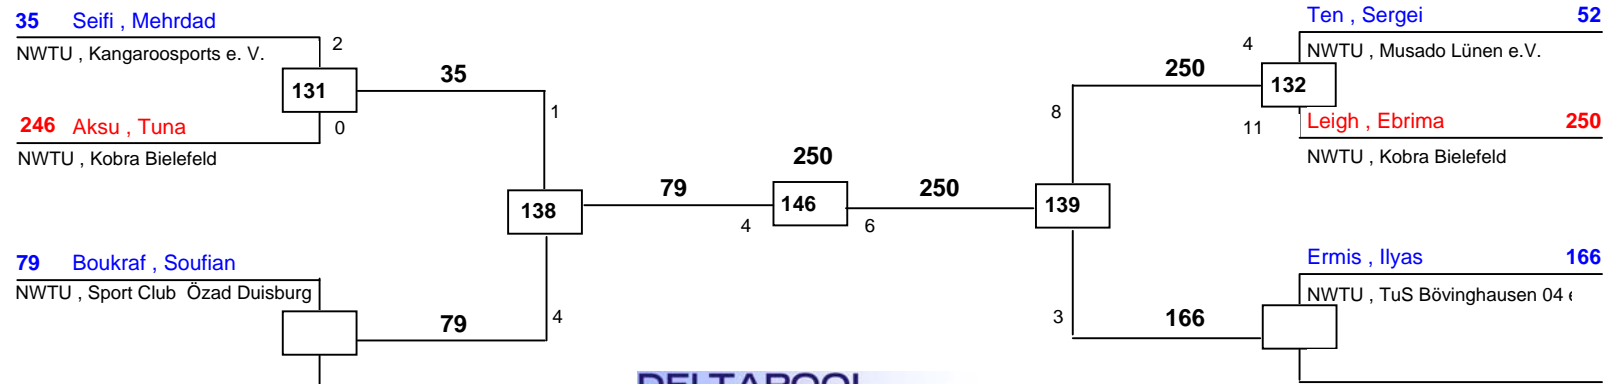

J Am-68
Westfalen Cup 2008
Bielefeld
am 20.09.2008

DELTAPOOL
Competition Management
by Hamid Rahimi

www.deltapool.de

Copyright by Hamid Rahimi 1994 - 2008

1. Ebrima Leigh (Kobra Bielefeld, NWTU)
2. Soufian Boukraf (Sport Club Özad Duisburg, NWTU)
3. Mehrdad Seifi (Kangaroosports e. V., NWTU)
3. Ilyas Ermis (TuS Bövinghausen 04 e.V., NWTU)